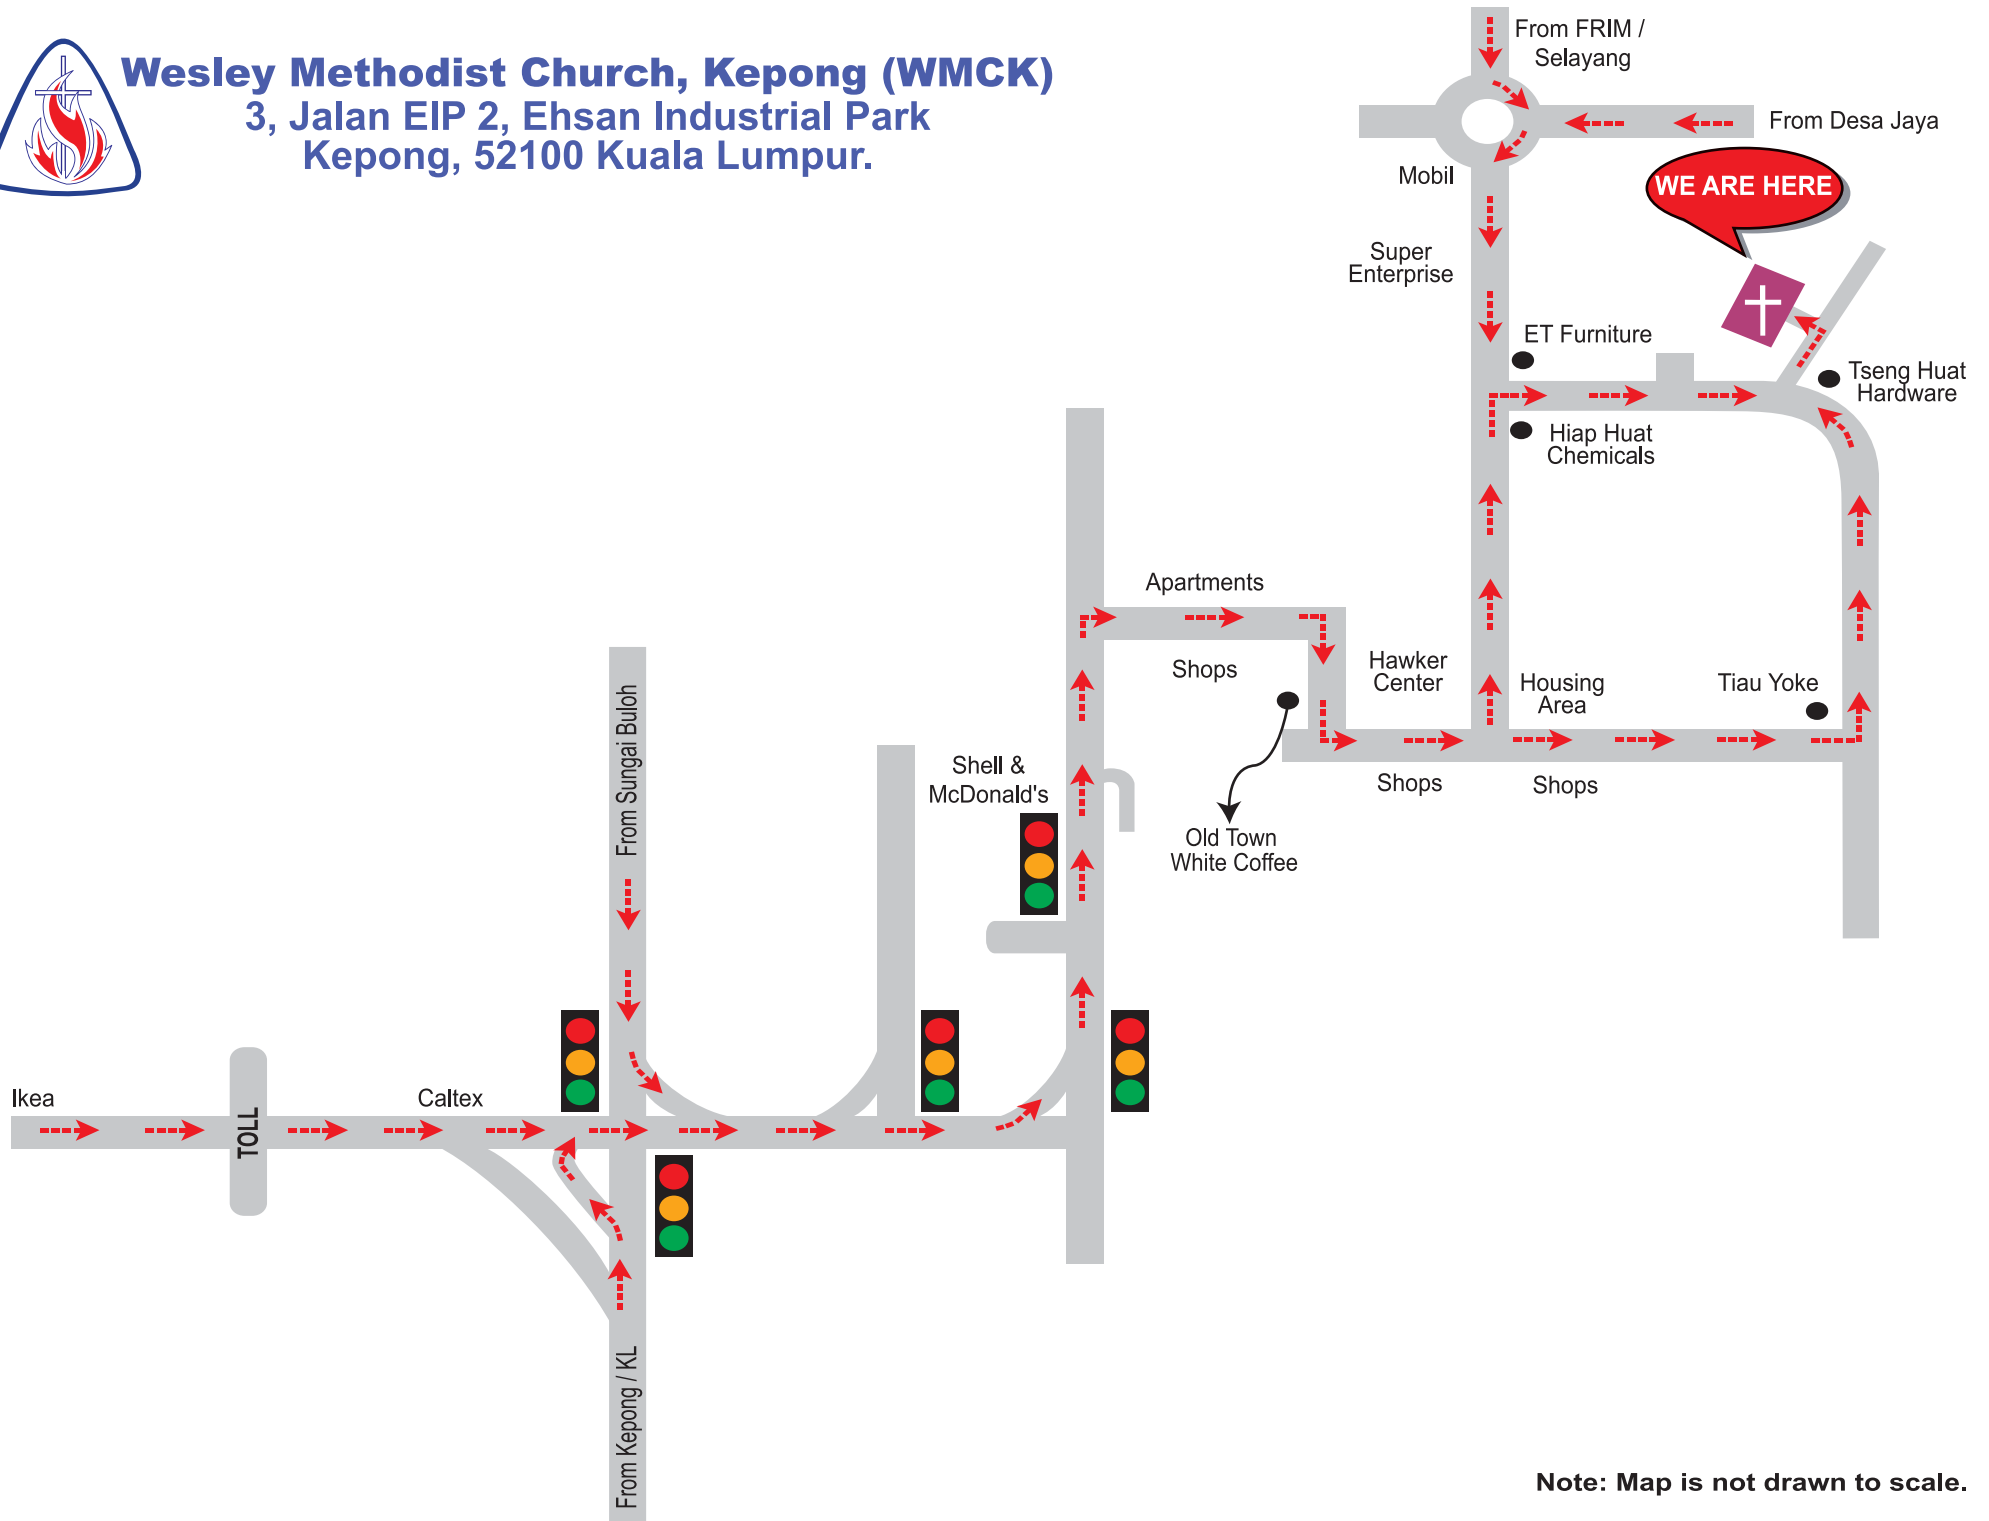

Wesley Methodist Church, Kepong (WMCK)

3, Jalan EIP 2, Ehsan Industrial Park
Kepong, 52100 Kuala Lumpur.

Note: Map is not drawn to scale.